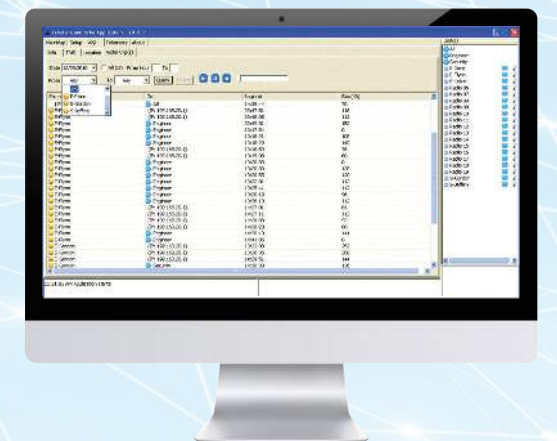

For other Developments, kindly refer to our Radio Phone Patching and ROIP (Radio Over Internet Protocol) Gateway Technology.