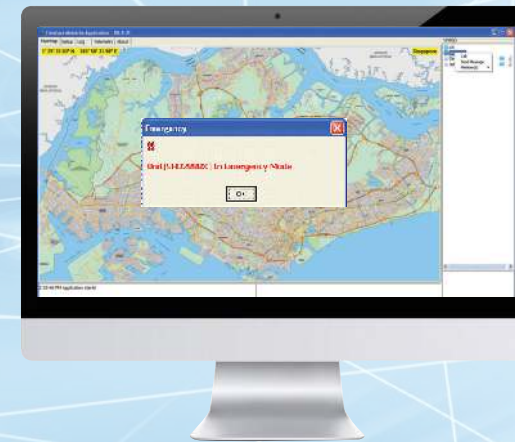

Indoor Location Tracking –TrboTRACKER

Locating, Monitoring & Tracking people

- Emergencies
- Events
- First Responders
- Patrol

NEW

Voice Call & Control - TrboVOICE

Basic Fleet Management capabilities:

- Emergency Call