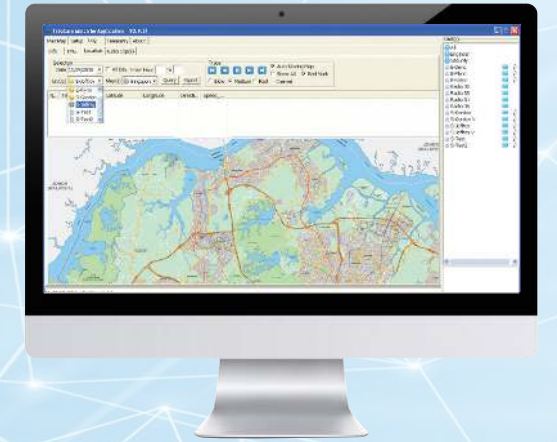

GPS Tracking – TrboGPS

- Once powered on, the radios will register with the Presence Notifier and periodically send out the location information
- Information is then plotted onto the map
- Recording of route for analysis and playback
- TrboCarE supports maps in any picture format with multi layers (customer- supplied maps)

Logging Services – TrboLOG

Record radio conversation

- User identification
- Records duration and supports **playback** of the conversation
- Support Enhance Privacy (1 PC supports up to 8 channels voice recording)

Management Reporting

- Tracking of utilization of radio
- Ability to report by time & users
- When and Duration of each conversation
- Peak hours of usage
- Who and When users key up