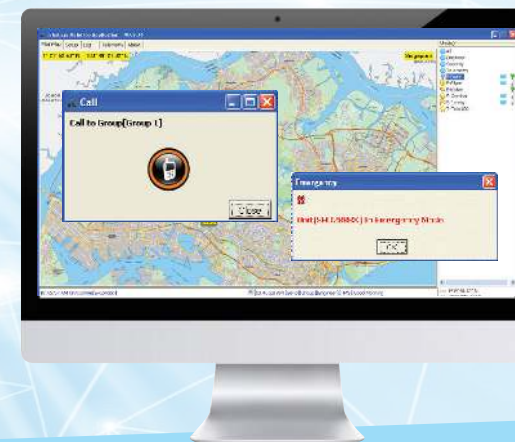

CUSTOMISED DEVELOPMENT FUNCTIONALITY

INTRODUCING TRBOCARE

TrboCarE is a PC based application which provides an integrated radio dispatch management solution that works seamlessly with MOTOTRBO™ Digital Radios providing unique solutions for enhanced diverse communication needs.

A POWERFUL ENABLEMENT TOOL FOR MOTOTRBO™ USER FEATURING:

NEW

TrboTRACKER is an Indoor Tracking System using the map of the designated indoor areas allowing user or control centre to quickly identify the location and time of the users

TrboGPS periodically send out the location information and support maps from Mapinfo, Google Map and other maps in any picture format with multi-layer capability for zoom-in views

TrboTELE allows telemetry Services which includes monitoring activities, Triggering Activities

TrboVOICE enables direct radio call from PC to radio with the ability of making group/private calls coupled with the function of playback

TrboTEXT allows sending accurate details of the on call :Outgoing and Incoming Messages recorded

TrboMAIL allows sending of email from PC, Text Messaging, User Identification. Also allows playback and duration of the conversation

TrboLOG with one channel connection allows Voice and Data Recording which includes information such as, User Identification, Duration and playback of the conversation

TrboHotSOS sends instant notification for job orders, suitable for indoor and outdoor coverage. Responders can accept, decline, start, stop, & complete orders from radio

SCALABILITY

INTEGRATED SOLUTIONS

Indoor Location Tracking –TrboTRACKER

Locating, Monitoring & Tracking people

- Emergencies
- Events
- First Responders
- Patrol

NEW

Voice Call & Control - TrboVOICE

Basic Fleet Management capabilities: